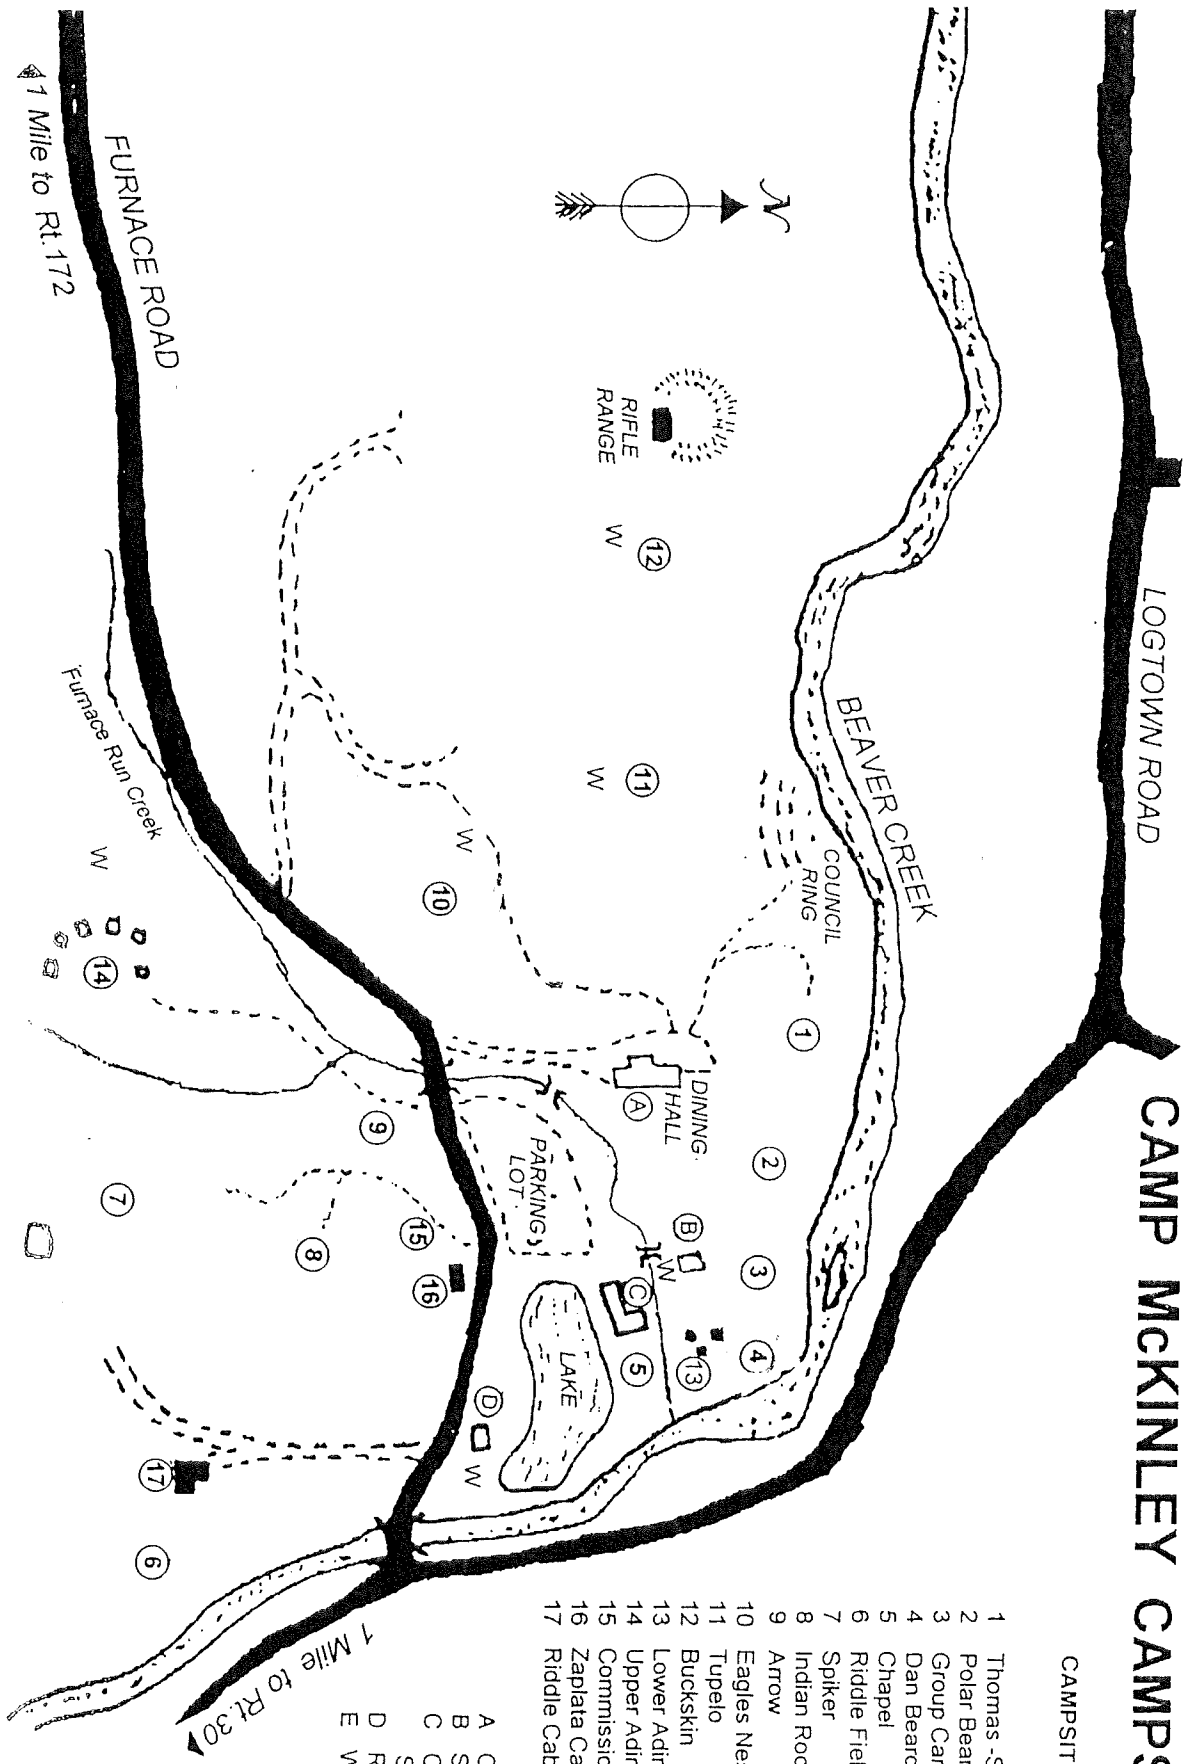

LOGTOWN ROAD

CAMP MCKINLEY CAMPSITES

CAMPSITES

- 1 Thomas - Seton
- 2 Polar Bear
- 3 Group Campsites
- 4 Dan Beard
- 5 Chapel
- 6 Riddle Field
- 7 Spiker
- 8 Indian Rock
- 9 Arrow
- 10 Eagles Nest
- 11 Tupelo
- 12 Buckskin
- 13 Lower Adirondacks
- 14 Upper Adirondacks
- 15 Commissioner
- 16 Zapata Cabin
- 17 Riddle Cabin

- A Central Lodge
- B Swimming Pool
- C Campmaster/Maintenance Shop
- D Ranger Residence
- E Water Supply

1 Mile to Rt. 172

FURNACE ROAD

Furnace Run Creek

BEAVER CREEK

COUNCIL RING

DINING HALL

PARKING LOT

LAKE

1 Mile to Rt. 30