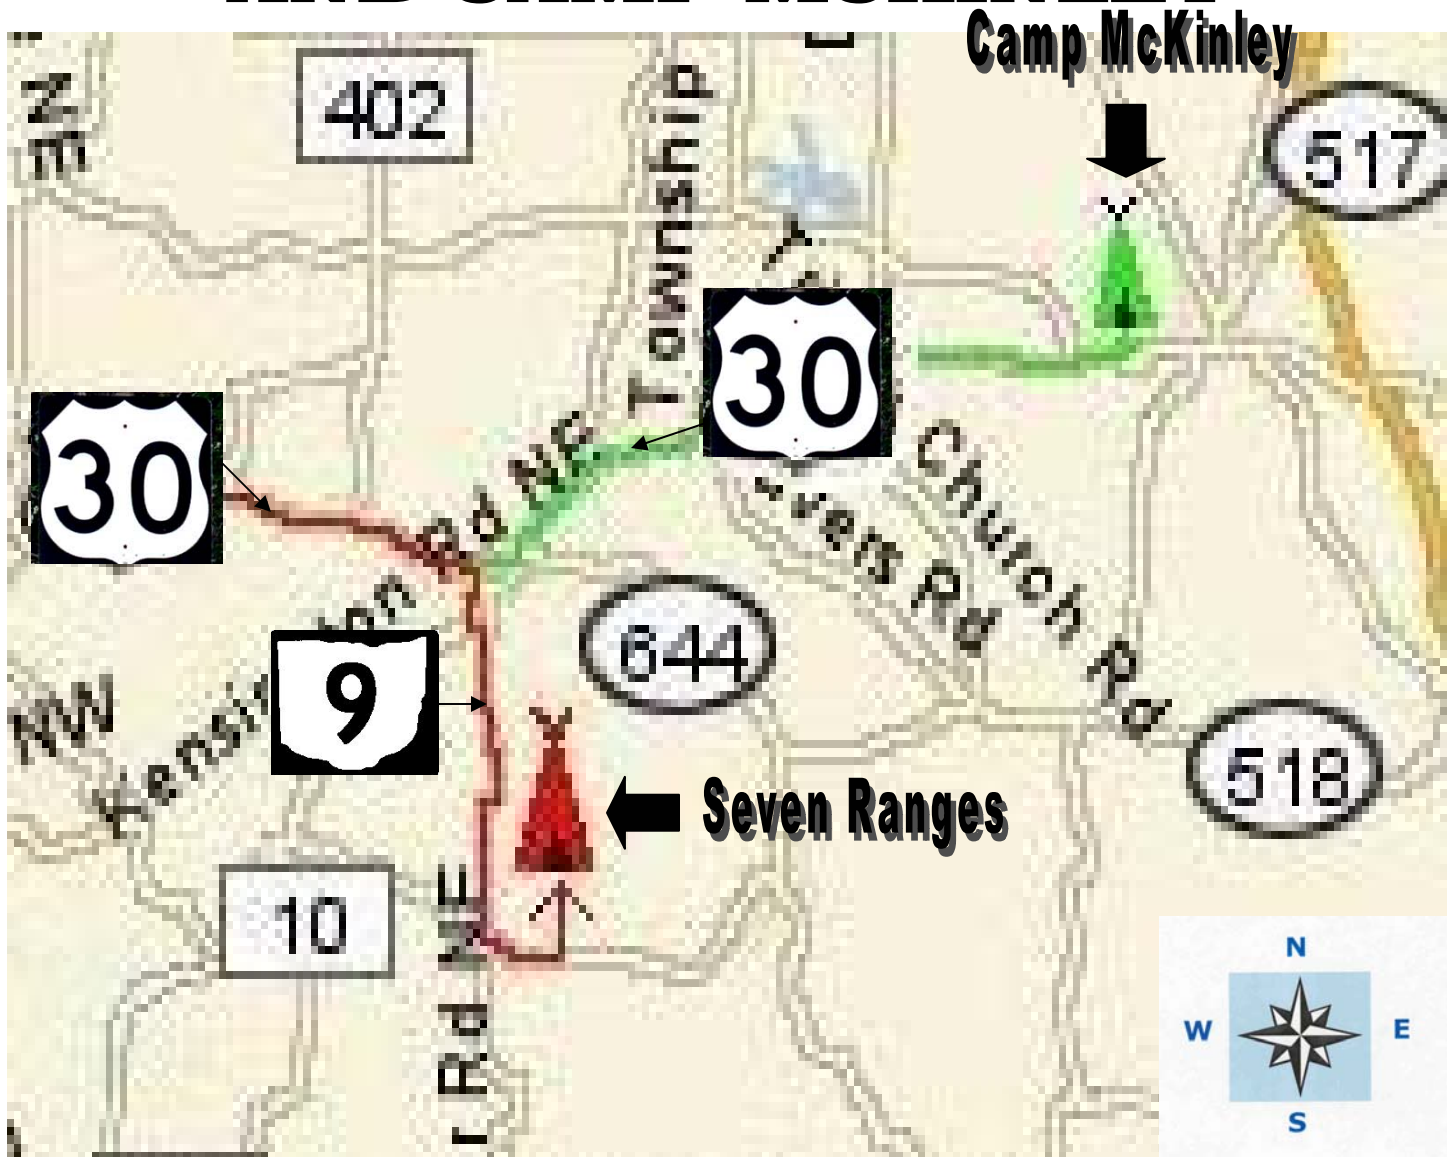

MAP TO SEVEN RANGES SCOUT RESERVATION AND CAMP MCKINLEY

Directions To:

Seven Ranges Scout Reservation
7070 Meter Road
Kensington, Ohio
330-738-2085

From Canton:

Route 30 East to Kensington
Route 9 South (turn right)
Bane Road (on left)
Approximately 4 miles
Meter Road (turn left)

Directions To:

Camp McKinley
37748 Furnace Road
Lisbon, Ohio
330-424-0256

From Canton:

Route 30 East toward Lisbon
Logtown Road on left
As you enter Lisbon
Proceed approximately 1 mile
Furnace Road on left